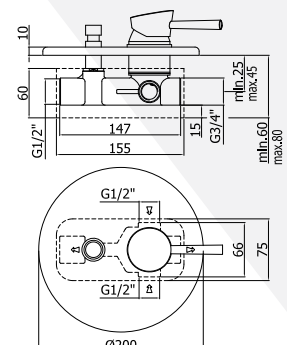

Ú p r a v a Kč

CR	3794,-
MC	4743,-
AC	5692,-