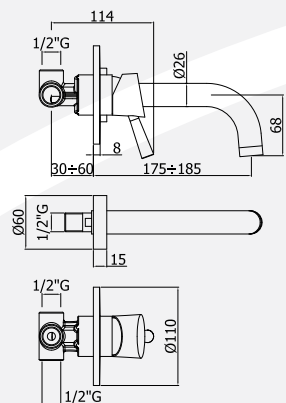

Ú p r a v a Kč

CR	3557,-
MC	4446,-
AC	5336,-

CR	3373,-
MC	4215,-
AC	5060,-