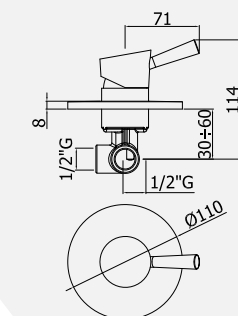

Ú p r a v a Kč

CR	1779,-
MC	2223,-
AC	2668,-

CR	2210,-
MC	2764,-
AC	3315,-