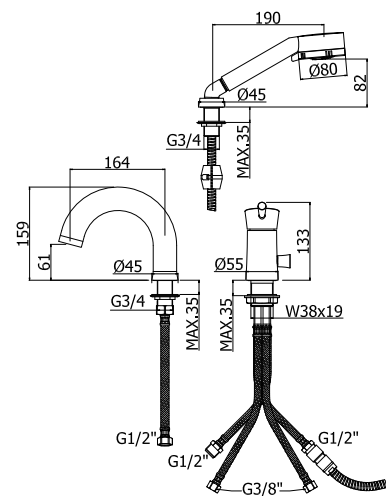

Ú p r a v a Kč

CR	8268,-
MC	10335,-
AC	12402,-

CR	5645,-
MC	7057,-
AC	8469,-