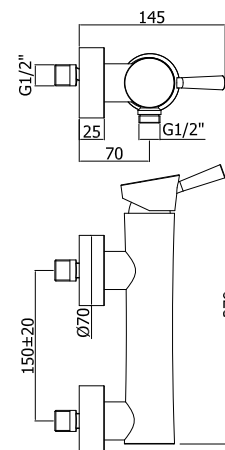

Ú p r a v a Kč

CR	6363,-
MC	7954,-
AC	9545,-

CR	7556,-
MC	9446,-
AC	11334,-

CR	6415,-
MC	8019,-
AC	9623,-