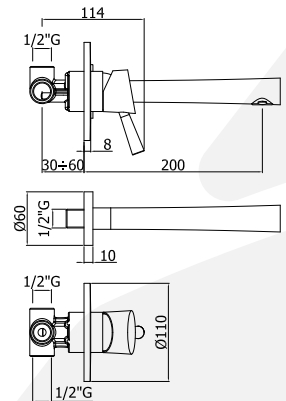

SLI 005

Podomítková umyvadlová baterie
Concealed two-hole basin mixer
with wall spout

SLI 005..80

Podomítková umyvadlová baterie
s podložkou Ø80 mm.
Concealed two-hole basin mixer
with wall spout with Ø80 mm.
wall plate

Ú p r a v a Kč

CR	4007,-
MC	5008,-
AC	6012,-

CR	3802,-
MC	4753,-
AC	5702,-