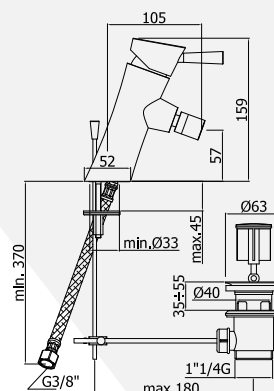

Ú p r a v a Kč

CR	4553,-
MC	5692,-
AC	6831,-

CR	4119,-
MC	5148,-
AC	6178,-