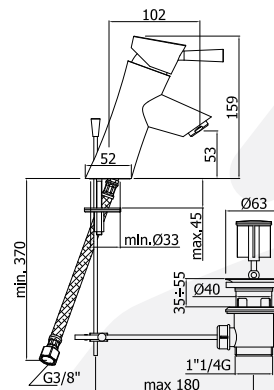

SLI 075

Umyvadlová baterie s výpustí
1"1/4
Wash basin mixer with 1"1/4
P.U.W.

SLI 071

Umyvadlová baterie bez výpusti
Wash basin mixer without waste

Ú p r a v a Kč

CR	4641,-
MC	5801,-
AC	6963,-

CR	4212,-
MC	5265,-
AC	6318,-