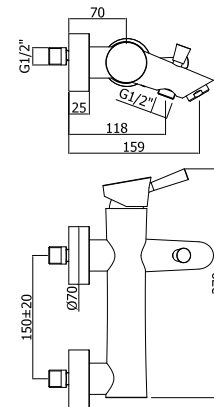

Ú p r a v a Kč

CR	8297,-
MC	10372,-
AC	12447,-

CR	9490,-
MC	11864,-
AC	14235,-

CR	8765,-
MC	10957,-
AC	13149,-